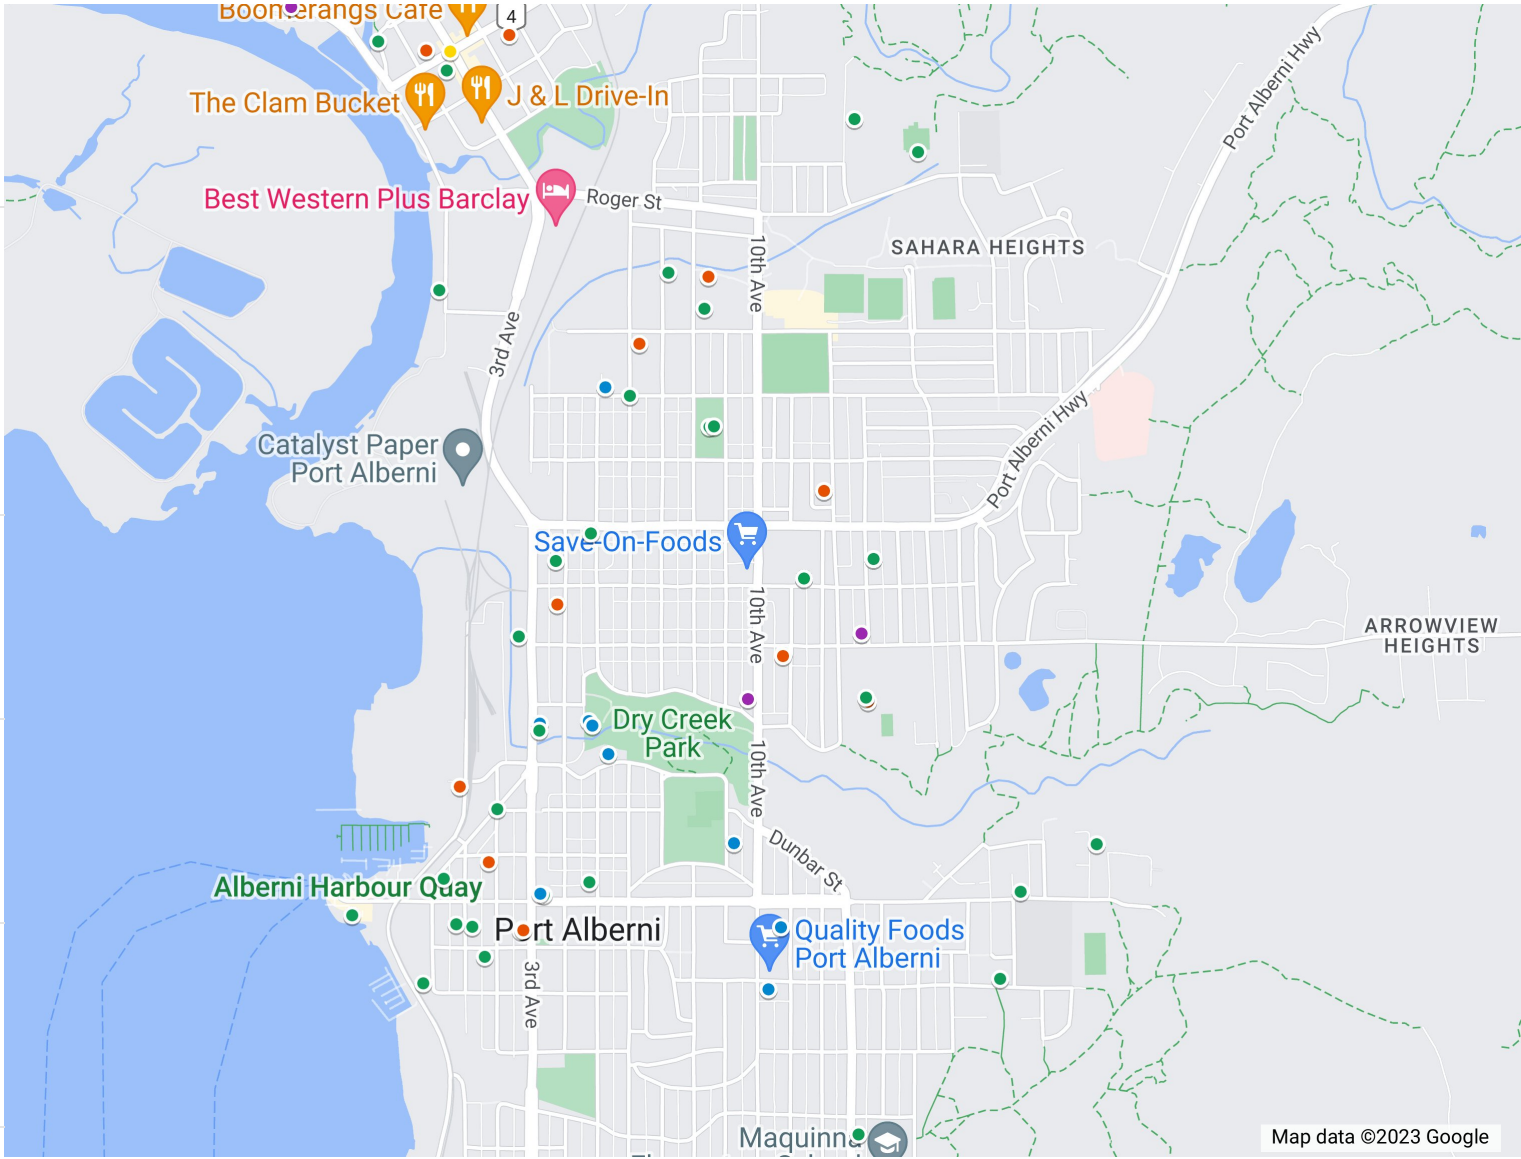

# Central Port Alberni Crime Map August 2023

- Other Theft  
●

---

- Other Theft  
●

---

- Theft From Auto  
●
- Theft From Auto  
●
- Auto Theft  
●

---

- B&E  
●
- B&E  
●

---

- Mischief  
●
- Mischief  
●

---

- Auto Theft  
●
- Auto Theft  
●

Map data ©2023 Google