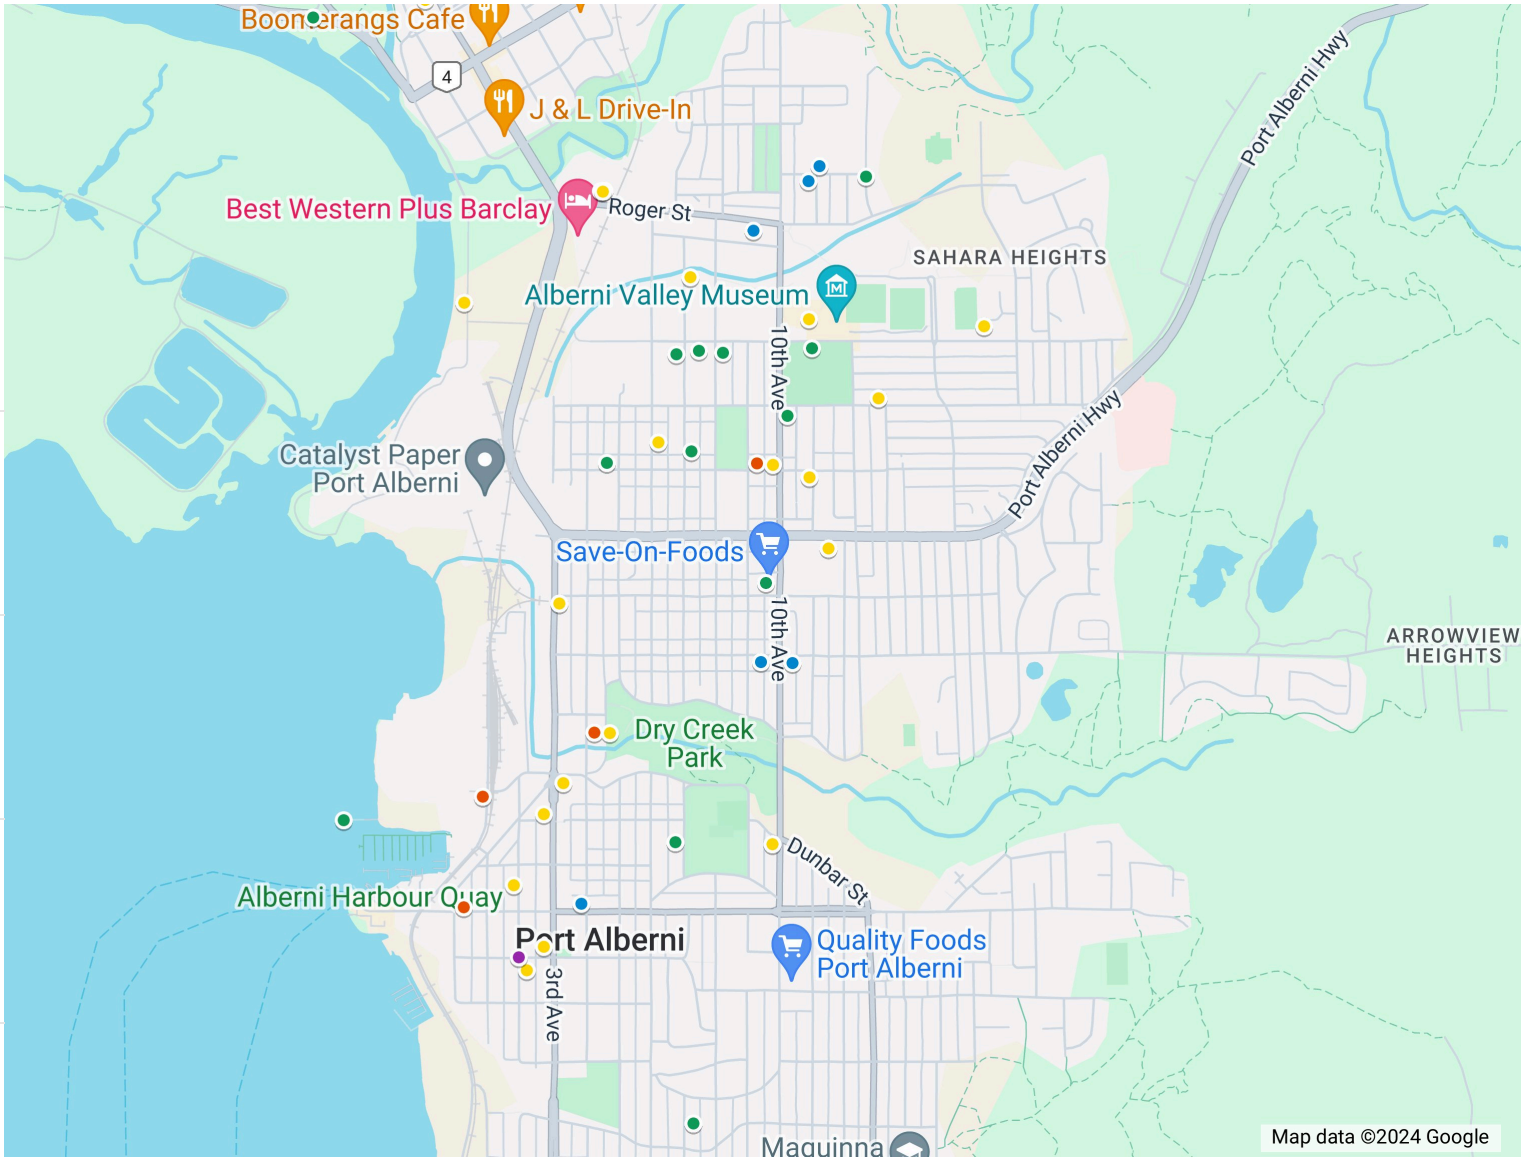

# Central Port Alberni Crime Map May 2024

- Other Theft
- Other Theft
- Theft From Auto
- Theft From Auto
- B&E
- B&E
- Mischief
- Mischief
- Auto Theft
- Auto Theft

Map data ©2024 Google